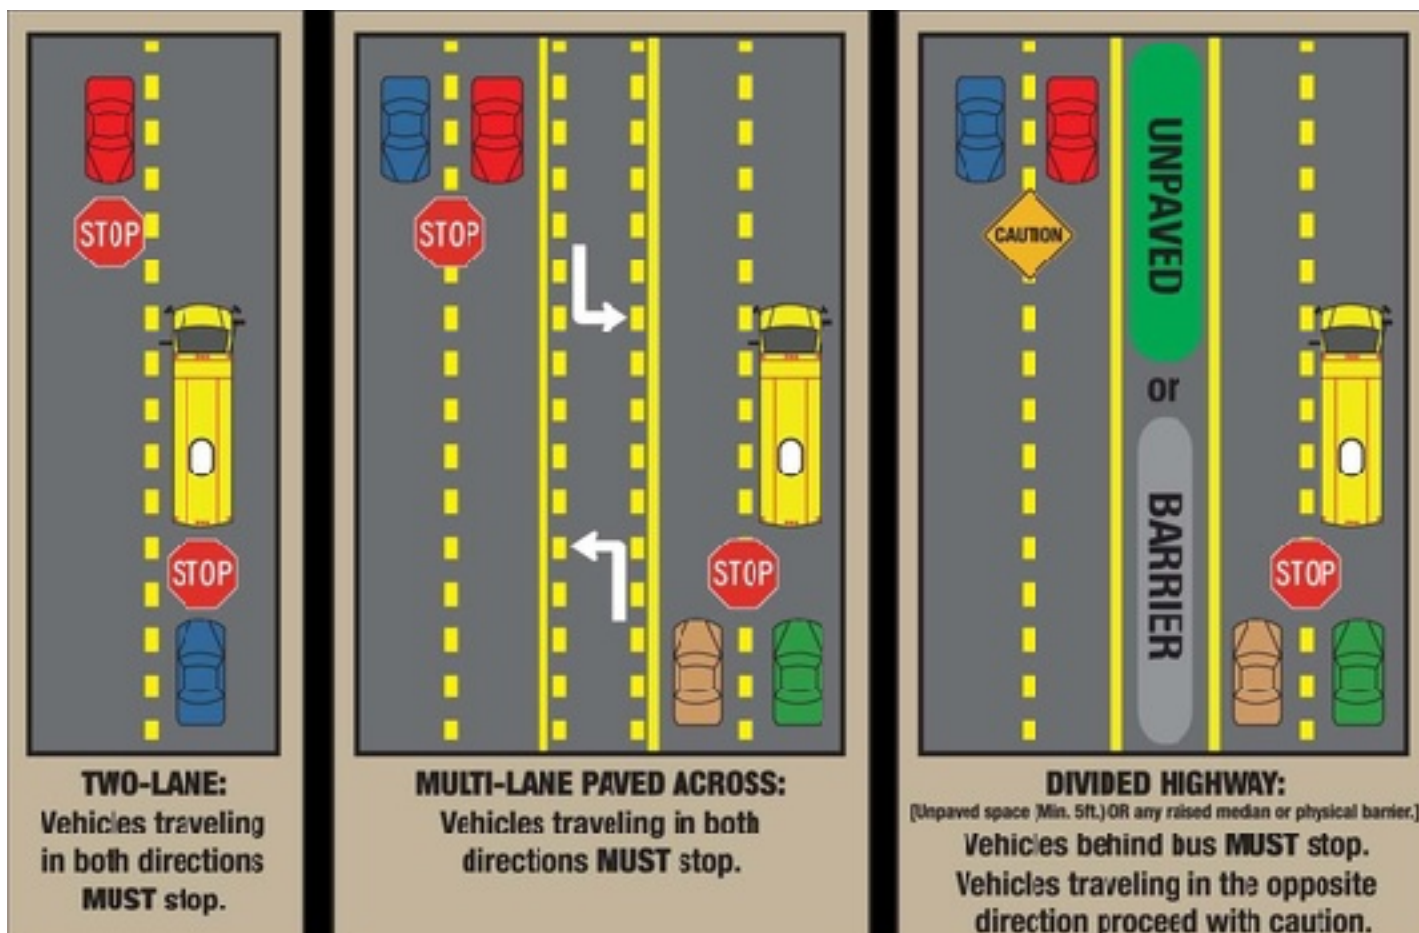

Two-Lane Roadways: If a school bus stops on a two lane road and the red flashing lights are activated and the stop arm is extended, all motorists **MUST** stop.

Multi-Lane Roadways with NO Barrier between Lanes: When a school bus stops on a multi-lane roadway without a barrier and the red flashing lights are activated and the stop arm is extended, all motorists **MUST** stop.